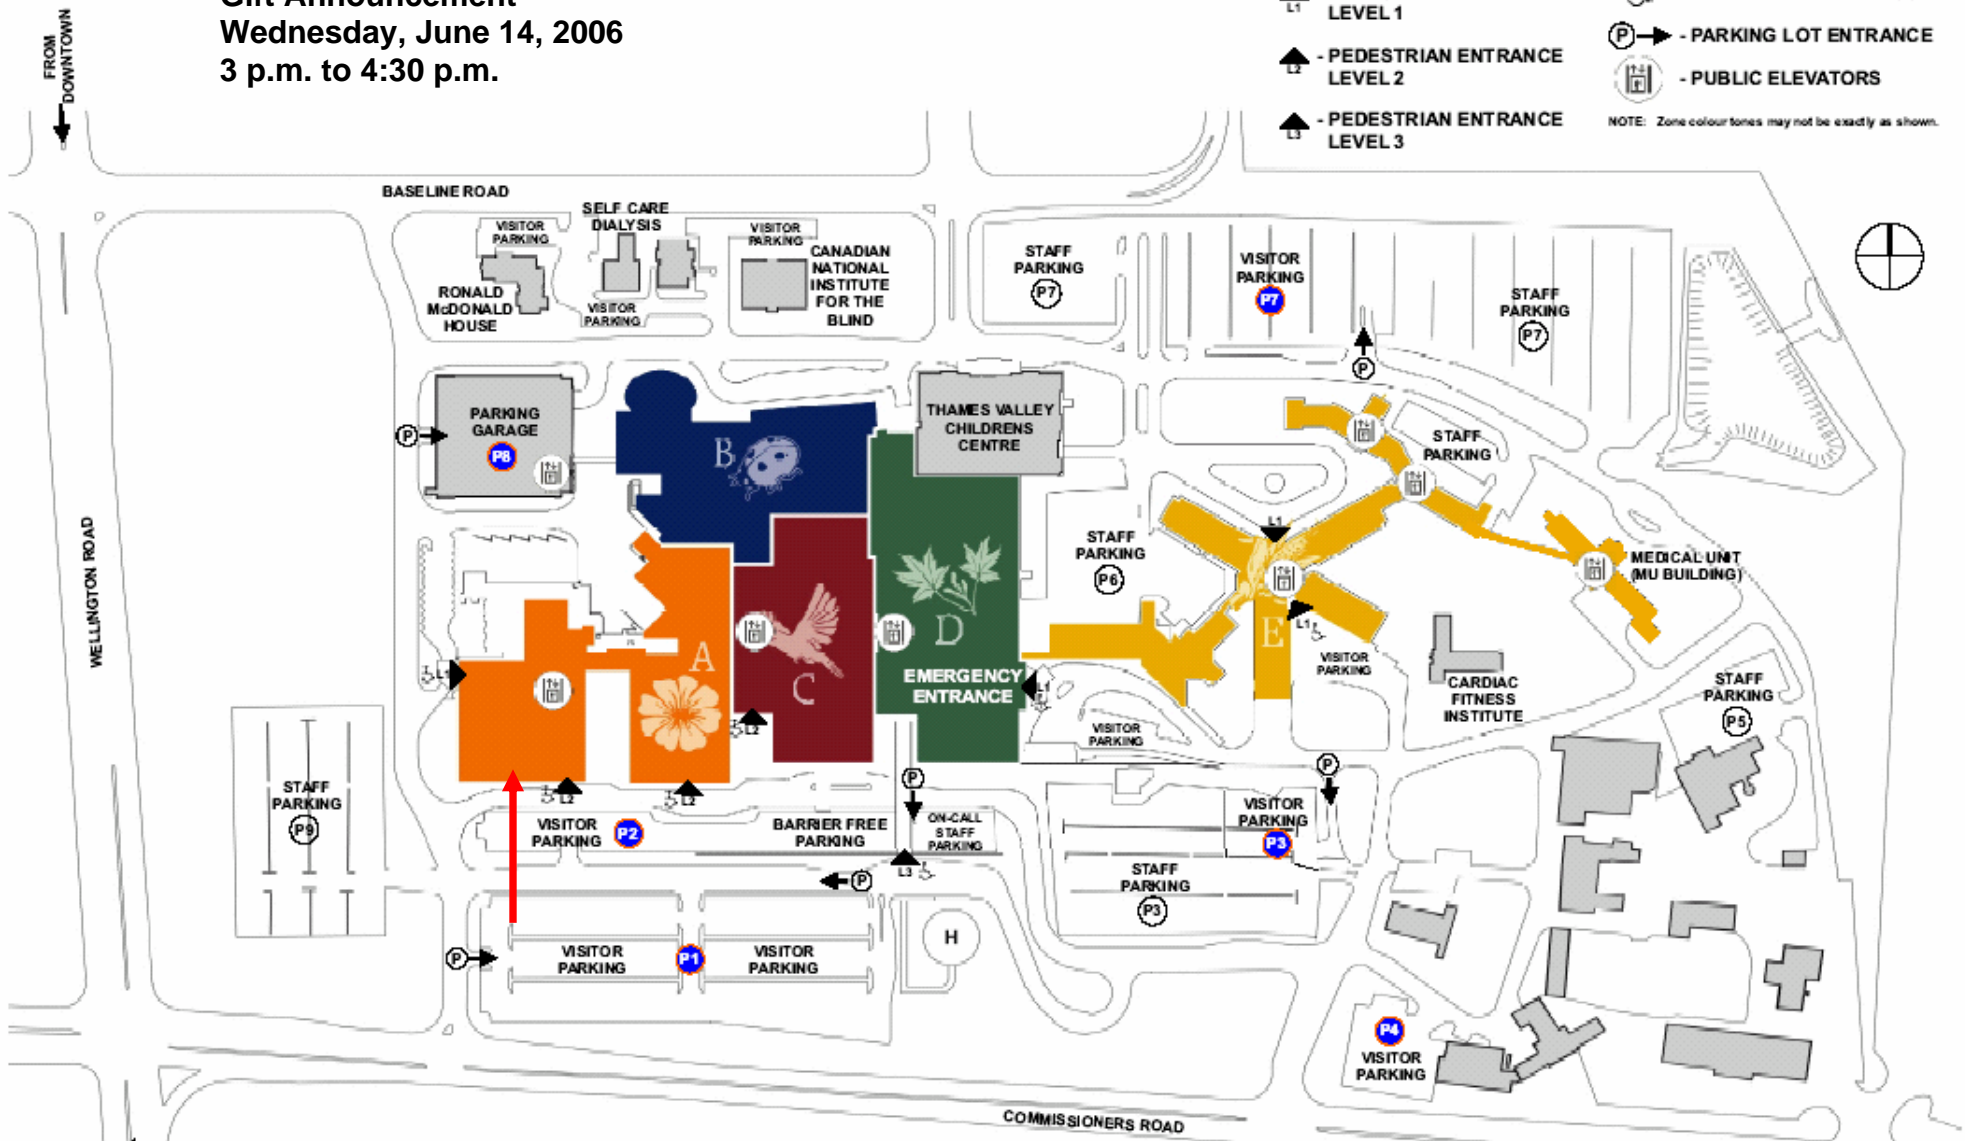

Gift Announcement
Wednesday, June 14, 2006
3 p.m. to 4:30 p.m.

LEGEND

-  - PEDESTRIAN ENTRANCE LEVEL 1
 -  - PEDESTRIAN ENTRANCE LEVEL 2
 -  - PEDESTRIAN ENTRANCE LEVEL 3
 -  - BARRIER FREE ACCESS
 -  - PARKING LOT ENTRANCE
 -  - PUBLIC ELEVATORS
- NOTE: Zone colour tones may not be exactly as shown.

Enter London Health Sciences Centre at the lights of Commissioners Road entrance. Take the first left turn at the large sign post to the upper level Parking Lot P1. Enter the Main Entrance of the London Regional Cancer Program (Zone A). Follow the directional signage to Zone A, Level Three, Victoria Research Laboratories.